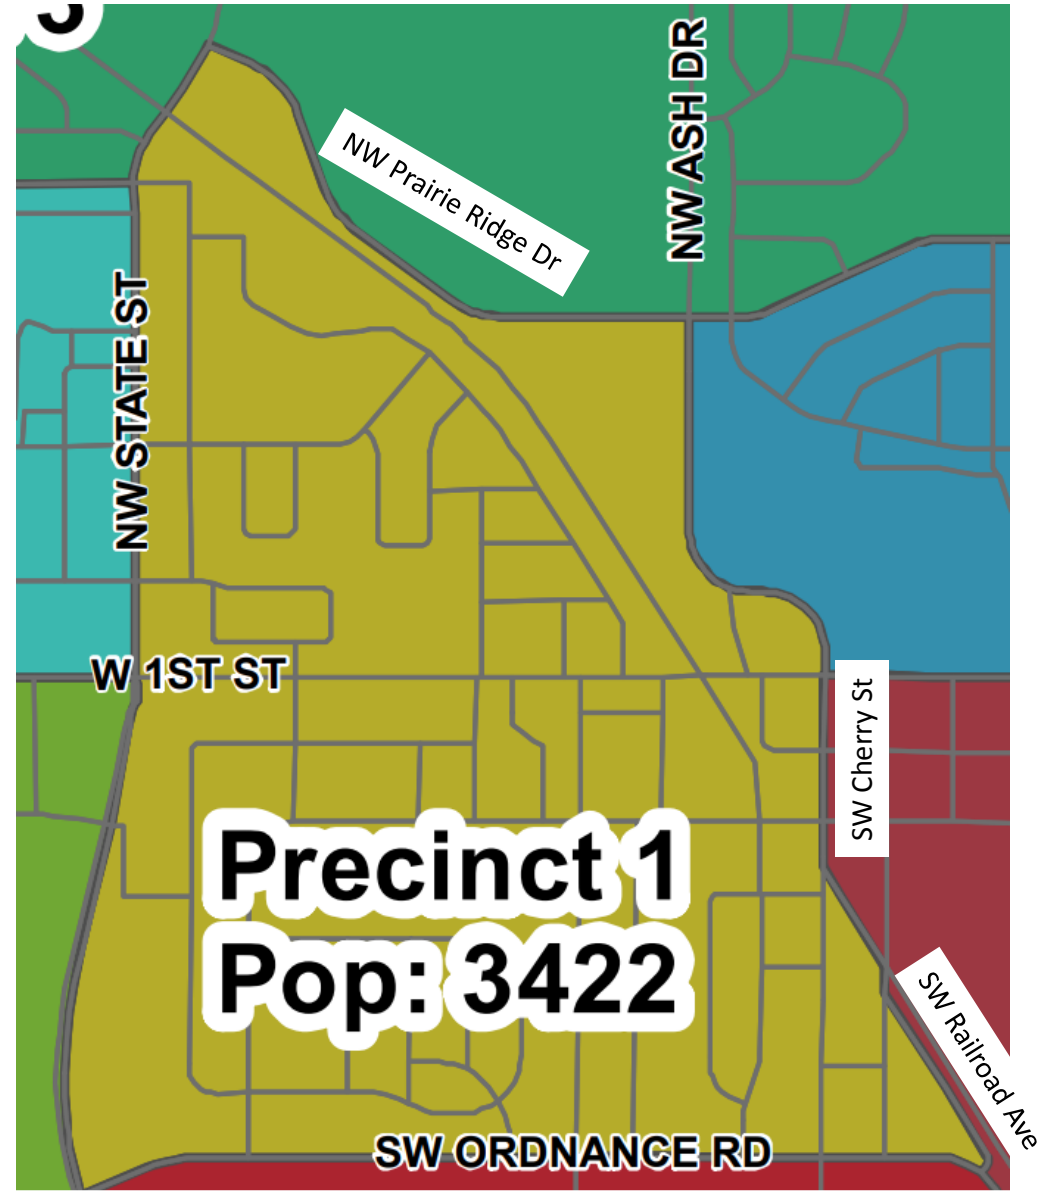

## **ANKENY CAUCUS LOCATION FOR THESE ANKENY PRECINCTS IN THE NEW IOWA HOUSE DISTRICT 42 & 40:**

- ANKENY 01
- ANKENY 02
- ANKENY 04
- ANKENY 06
- ANKENY 07
- ANKENY 09
- ANKENY 10
- ANKENY 11
- ANKENY 12
- ANKENY 13 -> HD40
- ANKENY 14 -> HD40
- ANKENY 21

ANKENY 02

**Precinct 2**  
**Pop: 3171**

Ankeny Corporate Limits

Ankeny Corporate Limits

ANKENY 04

ANKENY 06

NW 18TH ST

NW State St