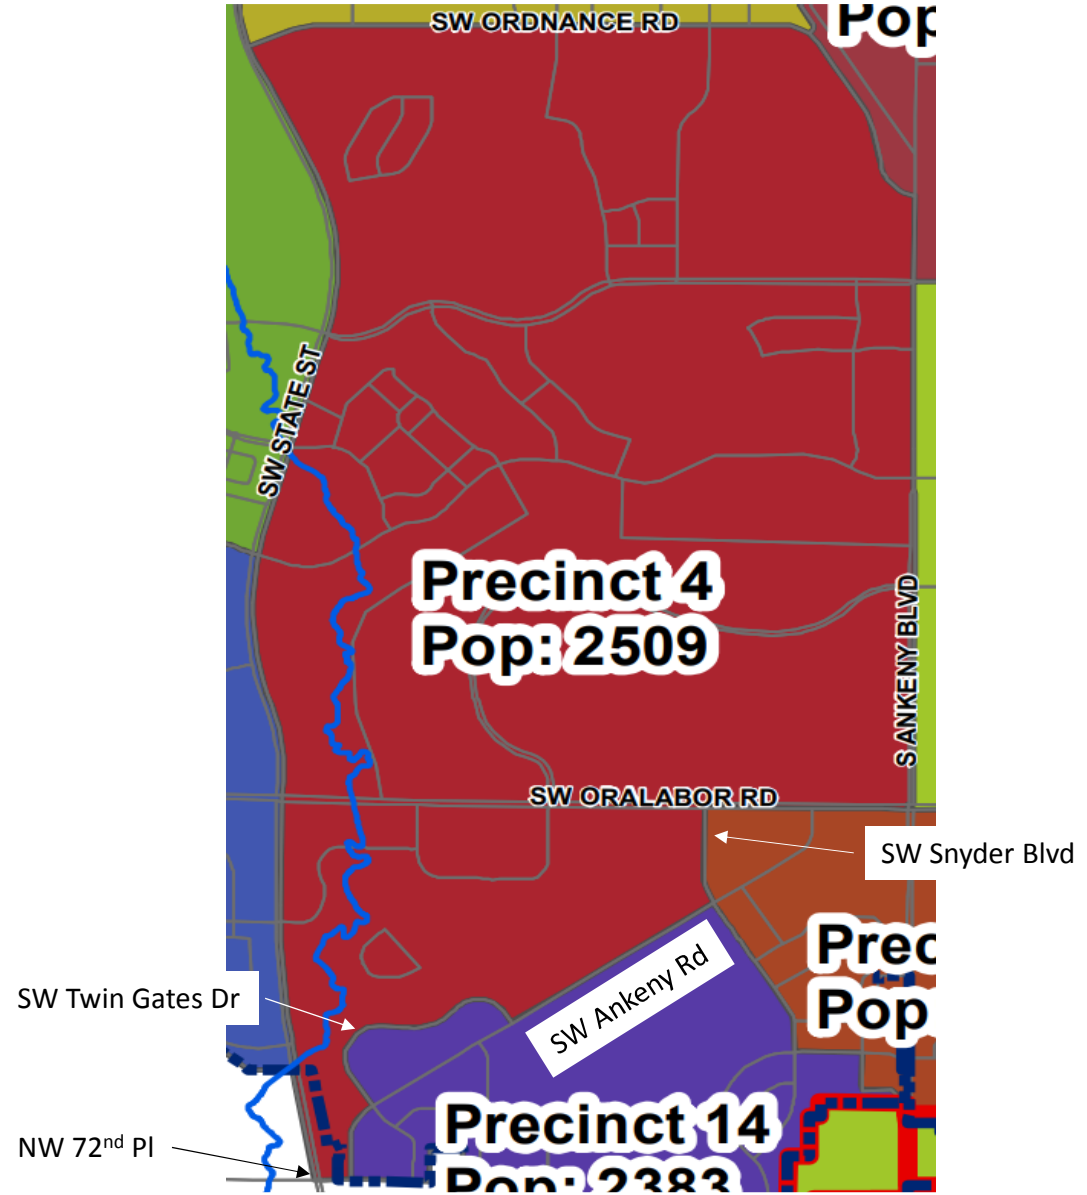

## **ANKENY CAUCUS LOCATION FOR THESE ANKENY PRECINCTS IN THE NEW IOWA HOUSE DISTRICT 42 & 40:**

- ANKENY 01
- ANKENY 02
- ANKENY 04
- ANKENY 06
- ANKENY 07
- ANKENY 09
- ANKENY 10
- ANKENY 11
- ANKENY 12
- ANKENY 13 -> HD40
- ANKENY 14 -> HD40
- ANKENY 21

ANKENY 02

**Precinct 2**  
**Pop: 3171**

Ankeny Corporate Limits

Ankeny Corporate Limits

ANKENY 04

ANKENY 06

NW 18TH ST

NW State St

**Precinct 6**  
**Pop: 3473**

Greenwood

NW 9th St

NW Linden St

NW 5th St

STATE ST

NW Prairie Ridge Dr

NW ASH DR