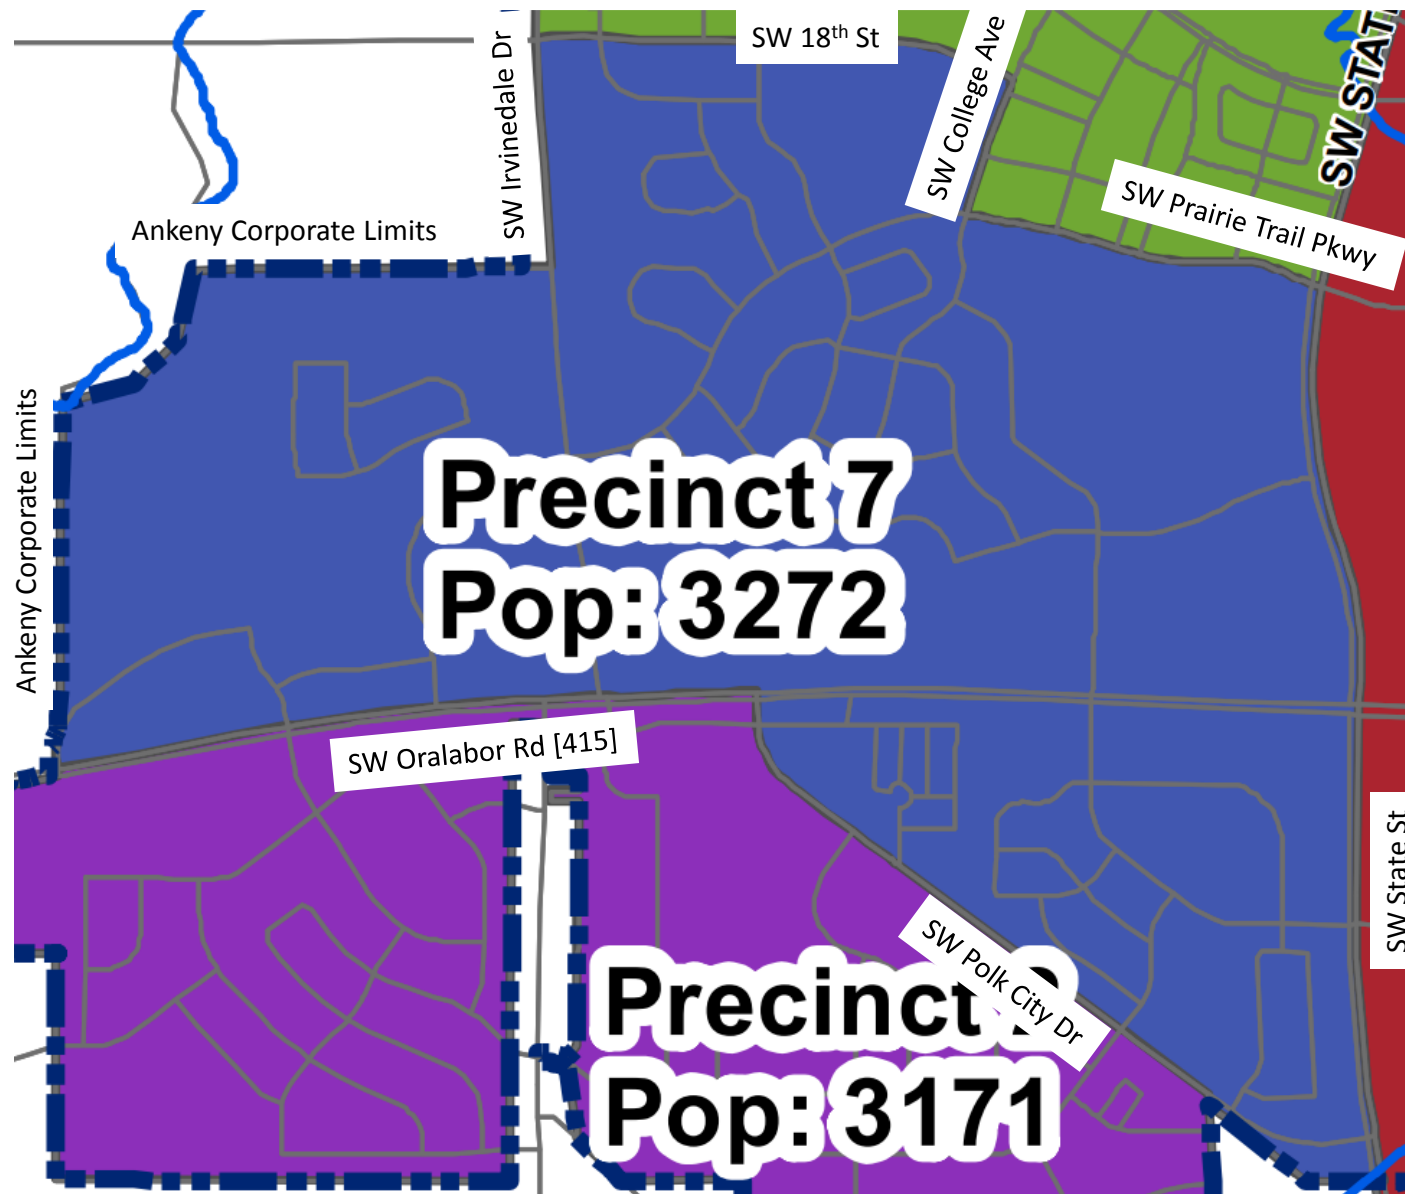

## **ANKENY CAUCUS LOCATION FOR THESE ANKENY PRECINCTS IN THE NEW IOWA HOUSE DISTRICT 42 & 40:**

- ANKENY 01
- ANKENY 02
- ANKENY 04
- ANKENY 06
- ANKENY 07
- ANKENY 09
- ANKENY 10
- ANKENY 11
- ANKENY 12
- ANKENY 13 -> HD40
- ANKENY 14 -> HD40
- ANKENY 21

**Precinct 6**  
**Pop: 3473**

Greenwood

NW 9th St

NW Linden St

NW 5th St

STATE ST

NW Prairie Ridge Dr

NW ASH DR

NW 9th St

NW Briargate Dr

N ANKENY BLVD

PRECINCT 6

ANKENY 07

ANKENY 09

ANKENY 10

Ankeny  
REPUBLICANS

NW 13<sup>th</sup> St

NW IRVINGDALE DR

**Precinct 11**  
**Pop: 3160**

**Precinct 12**  
**Pop: 2450**

NW 5<sup>th</sup> St

NW Country Club Dr

W 1<sup>st</sup> St