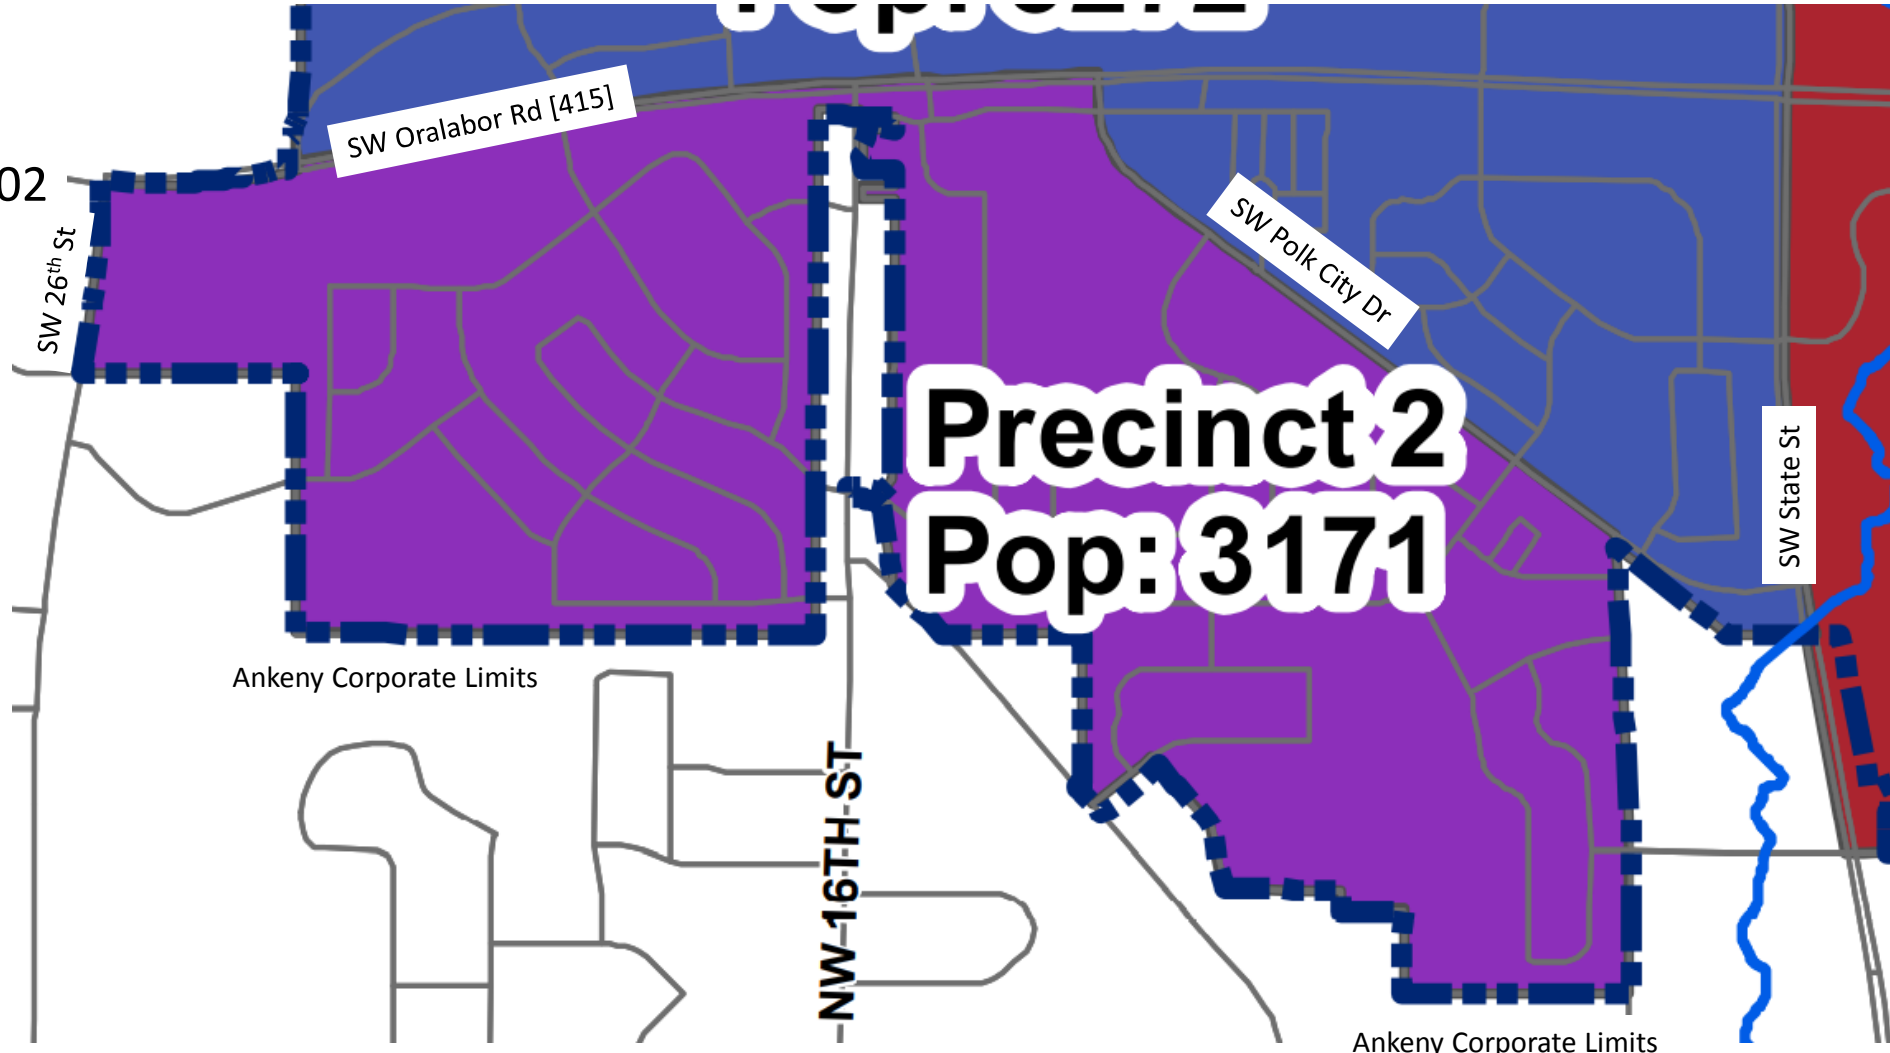

## **ANKENY CAUCUS LOCATION FOR THESE ANKENY PRECINCTS IN THE NEW IOWA HOUSE DISTRICT 42 & 40:**

- ANKENY 01
- ANKENY 02
- ANKENY 04
- ANKENY 06
- ANKENY 07
- ANKENY 09
- ANKENY 10
- ANKENY 11
- ANKENY 12
- ANKENY 13 -> HD40
- ANKENY 14 -> HD40
- ANKENY 21

**PRAIRIE RIDGE MIDDLE SCHOOL**  
1010 NW PRAIRIE RIDGE DR  
ANKENY, IA 50023

**USE SOUTH/MAIN ENTRANCE**  
- PARKING: USE ADJACENT PARKING LOT

**DOORS OPEN - 6:00PM**  
**CAUCUS STARTS - 7:00PM**

ANKENY 01

ANKENY 02

**Precinct 2**  
**Pop: 3171**

Ankeny Corporate Limits

Ankeny Corporate Limits

ANKENY 04

ANKENY 06

NW 18TH ST

NW State St